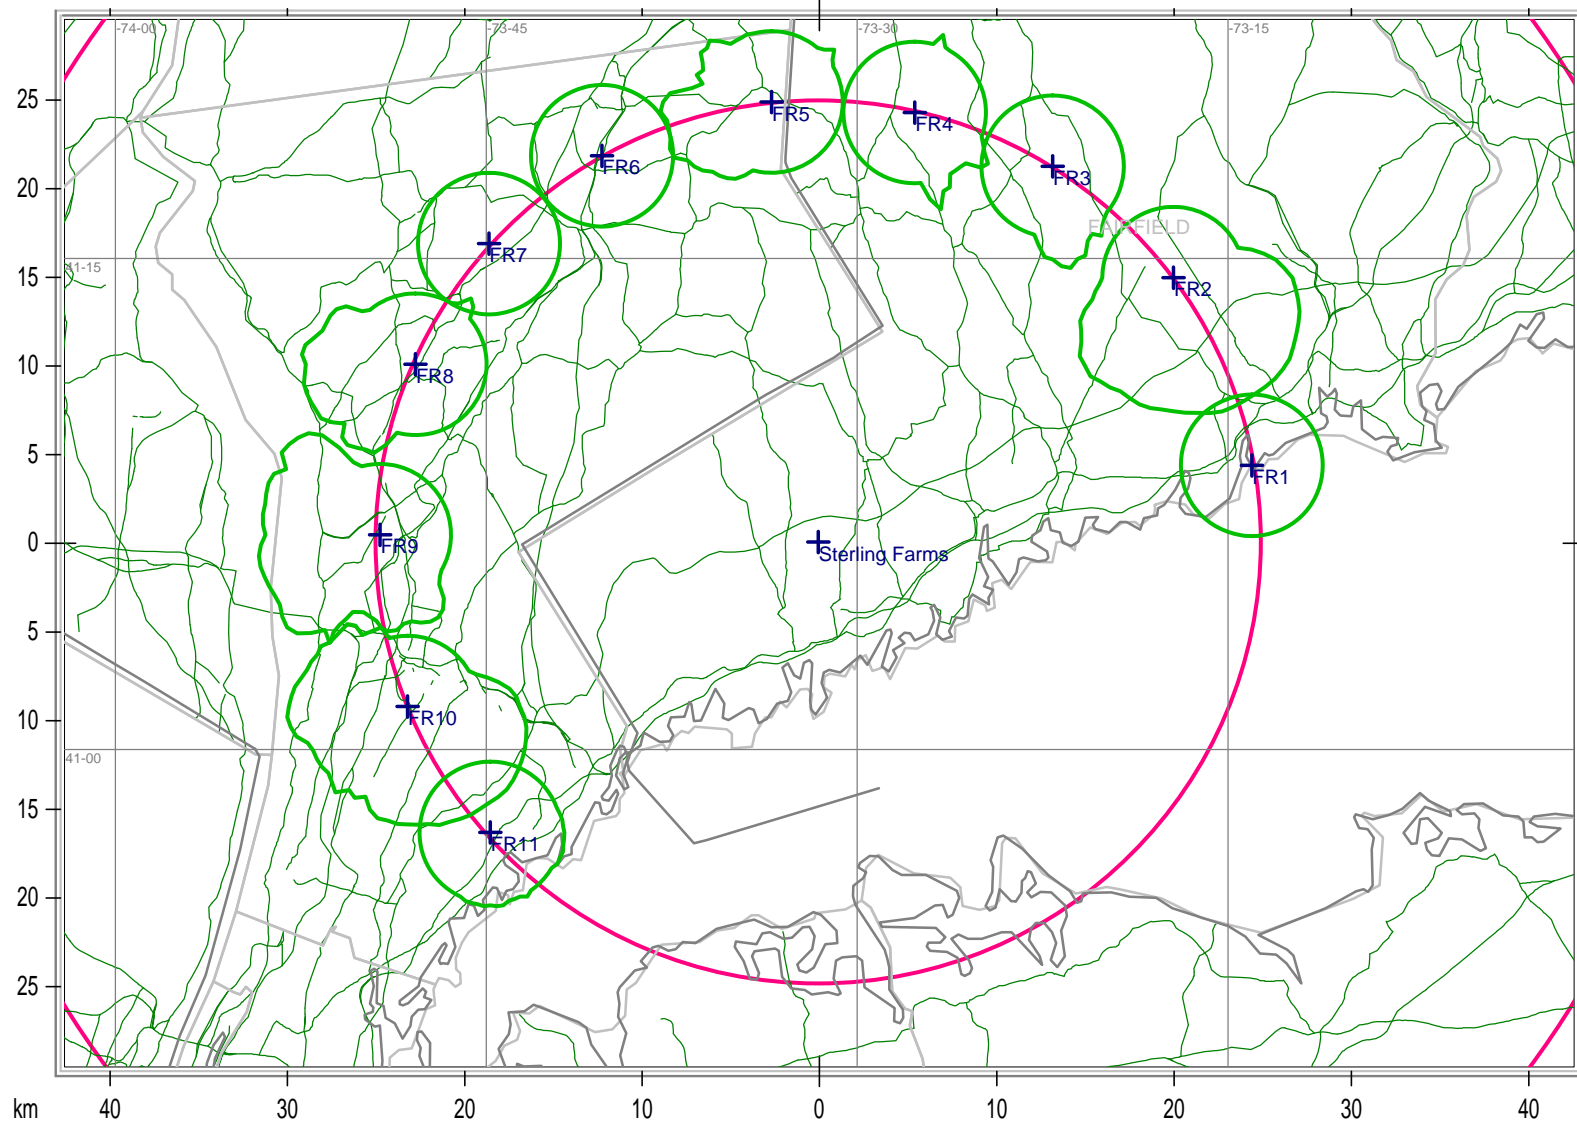

Green=40 dBu Contours For FutureCom Repeater 2 Watts, Unity Antenna at 8 Feet AGL

Red=25 km Area of Operation Circle Around Sterling Farms Site