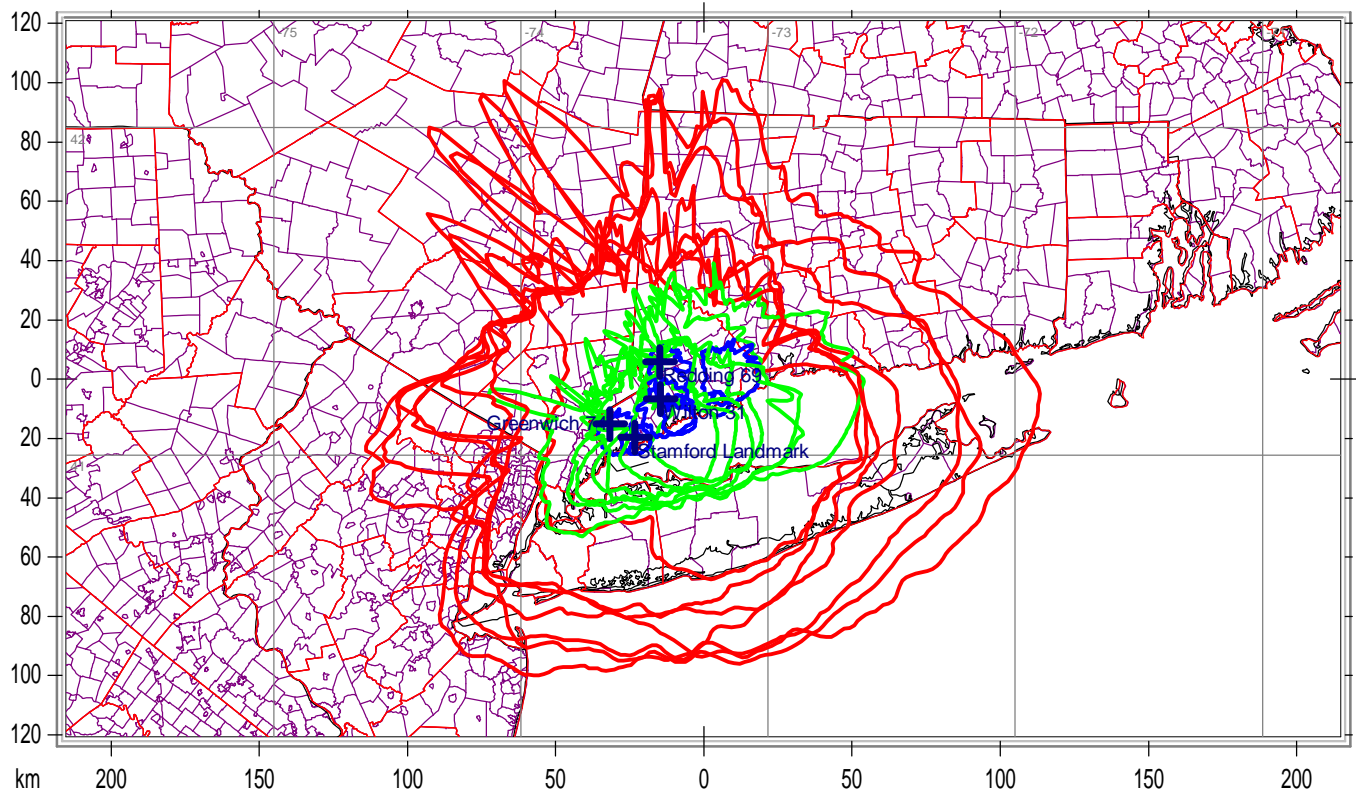

CSP Fairfield County 700 MHz Seven (7) Site Display

Blue-65dBu Green-40dBu Red-5dBu

County Borders State Borders City Borders Lat/Lon Grid

This document was created with Win2PDF available at <http://www.win2pdf.com>.
The unregistered version of Win2PDF is for evaluation or non-commercial use only.
This page will not be added after purchasing Win2PDF.